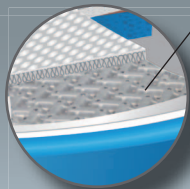

insole with ESD
certified textile