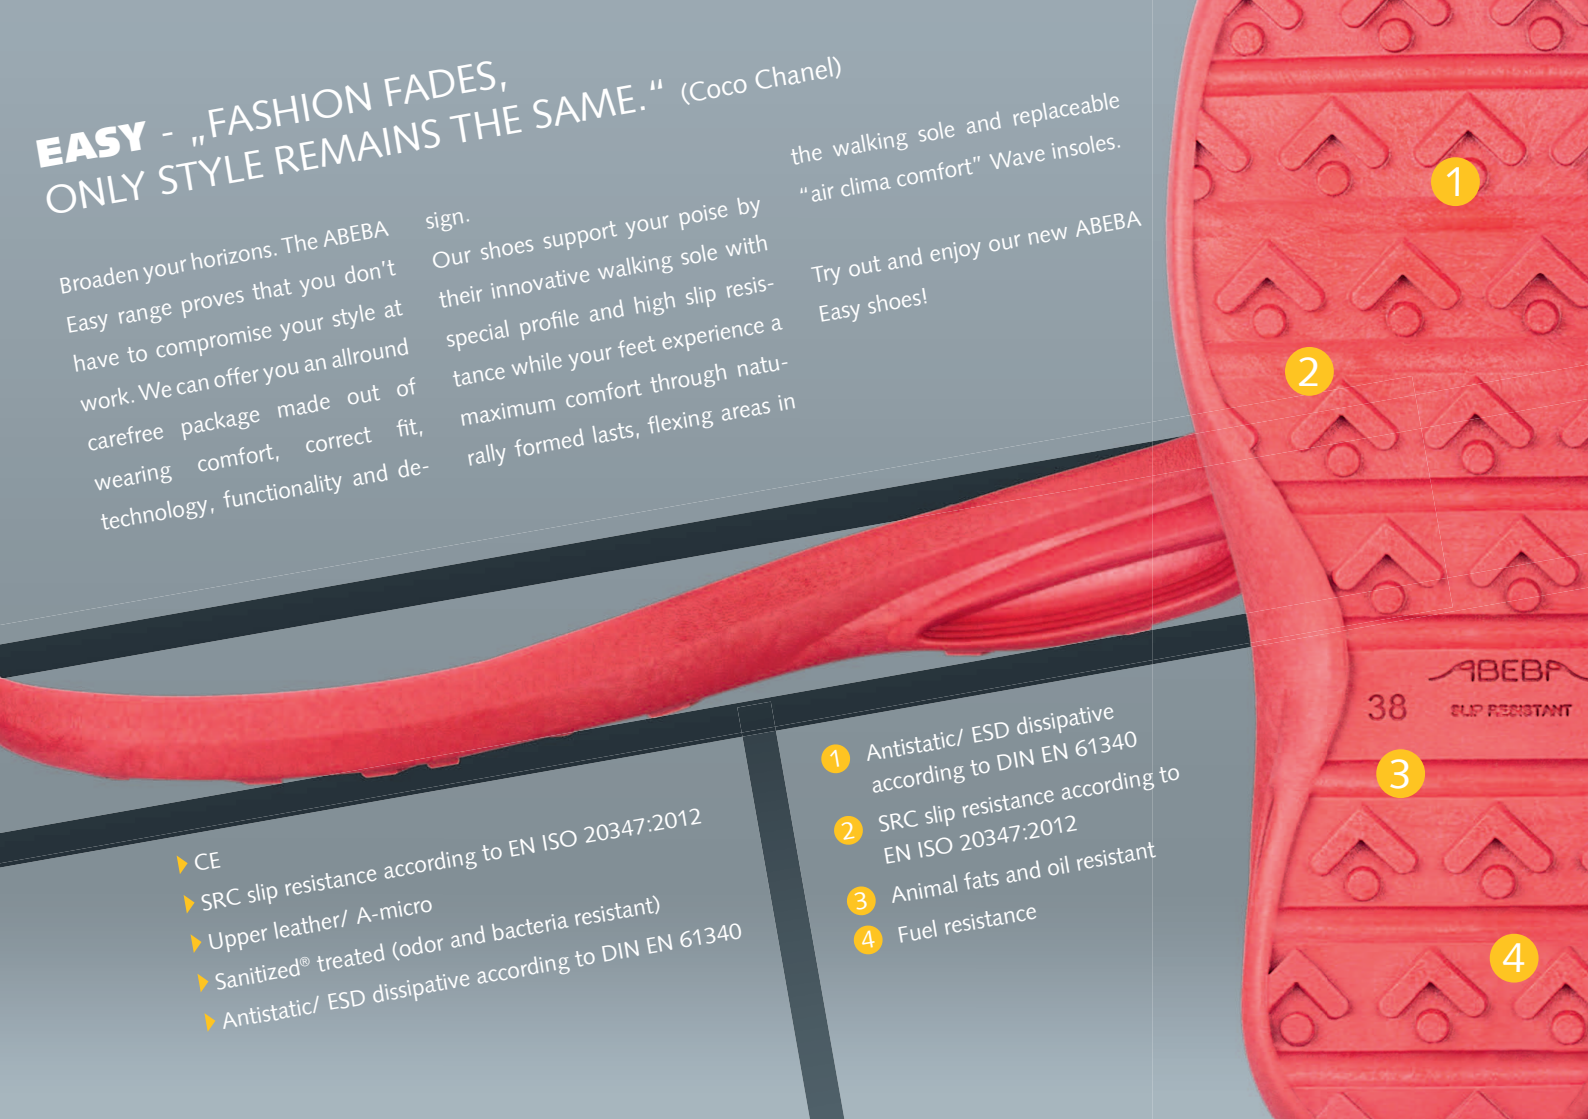

EASY - "FASHION FADES, ONLY STYLE REMAINS THE SAME." (Coco Chanel)

Broaden your horizons. The ABEBA Easy range proves that you don't have to compromise your style at work. We can offer you an allround carefree package made out of wearing comfort, correct fit, technology, functionality and de-

sign. Our shoes support your poise by their innovative walking sole with special profile and high slip resistance while your feet experience a maximum comfort through naturally formed lasts, flexing areas in

the walking sole and replaceable "air clima comfort" Wave insoles.

Try out and enjoy our new ABEBA Easy shoes!

- CE
- SRC slip resistance according to EN ISO 20347:2012
- Upper leather/ A-micro
- Sanitized® treated (odor and bacteria resistant)
- Antistatic/ ESD dissipative according to DIN EN 61340

1. 1 Antistatic/ ESD dissipative according to DIN EN 61340
2. 2 SRC slip resistance according to EN ISO 20347:2012
3. 3 Animal fats and oil resistant
4. 4 Fuel resistance

38 ABEBA SLIP RESISTANT