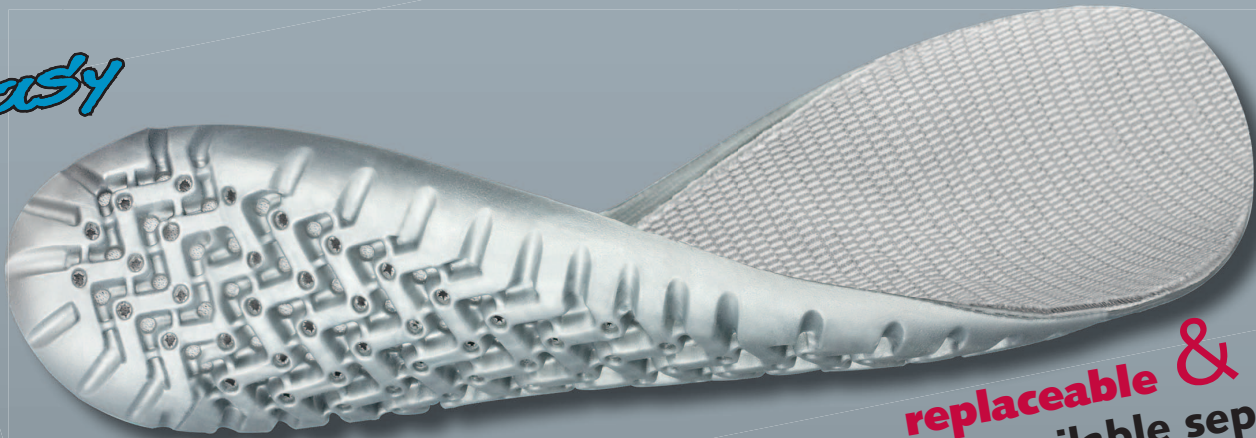

easy

replaceable &
available separately

NEW

Art. Nr. 3573
Size 35-48