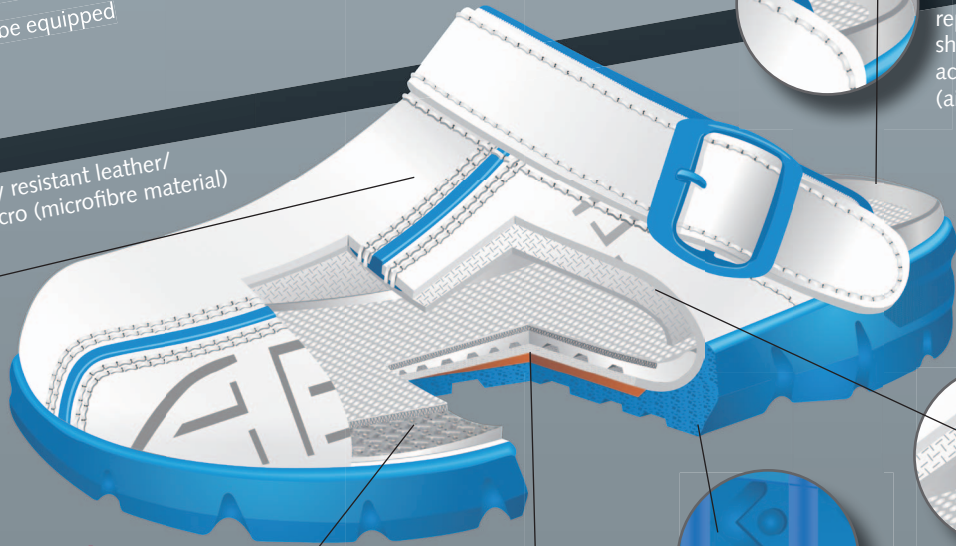

moisture absorbing
lining

replaceable,
shock absorbing
acc Wave insole
(air clima comfort)